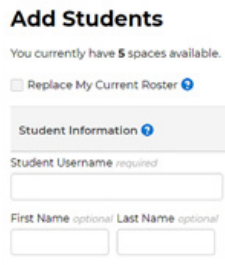

Log In and Access These Helpful Links and Resources

Learn how to get your students started.

[Located under Instructional Support > Student Connections > Getting Students Started in 3 Steps](#)